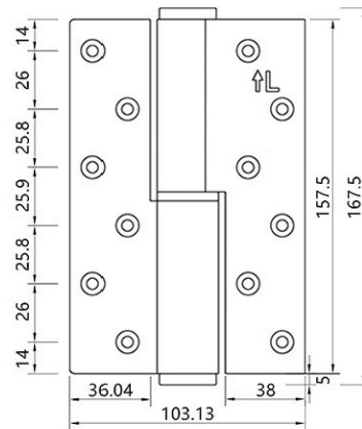

## Dimensions 5.5"

## Dimensions 6"

## Specification

Door Weight	Door Size	Hinges	Remarks
≤50kgs	≤2000x700mm	hydraulic hinge x1 ball bearing hinge x1	better performance using hydraulic hinge x2
≤90kgs	≤2000x900mm	hydraulic hinge x2	door height over 2100mm, add a ball bearing hinge in the middle.
≤135kgs	≤2400x1100mm	hydraulic hinge x3	