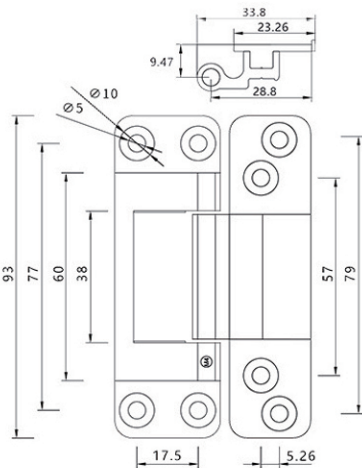

Dimensions

for 35mm frame