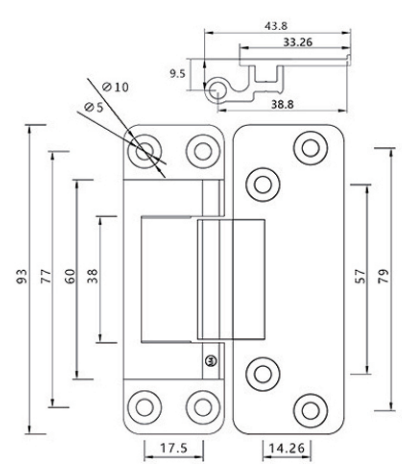

## Dimensions

## General Information

- Glass door use.
- Max. loading of door weight: 22kgs.
- Max. door opening 110°.
- Door thickness: 35, 40, 45mm

- Detachable hinges.
- Available finishes.

## Dimensions

for 35mm frame

for 40mm frame

for 45mm frame