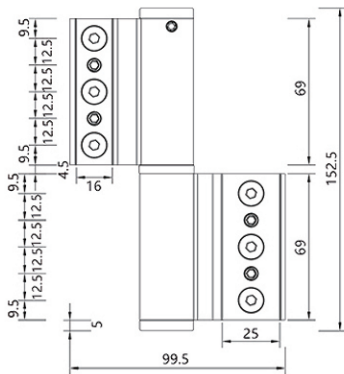

Determine Direction

Check the hinge open direction matches with the door.