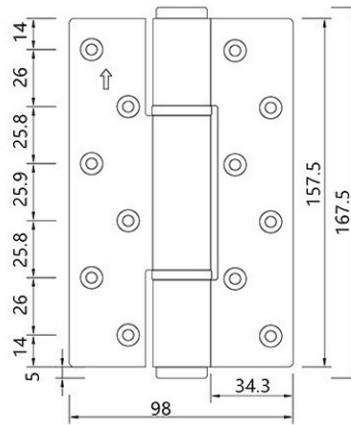

## Dimensions 5.5"

## Specification

Door Weight	Door Size	Hinges	Remarks
≤35kgs	≤2000x700mm	hydraulic hinge x1 ball bearing hinge x1	better performance using hydraulic hinge x2
≤60kgs	≤2000x900mm	hydraulic hinge x2	door height over 2100mm, add a ball bearing hinge in the middle.
≤90kgs	≤2400x1100mm	hydraulic hinge x3	

## Dimensions 6"