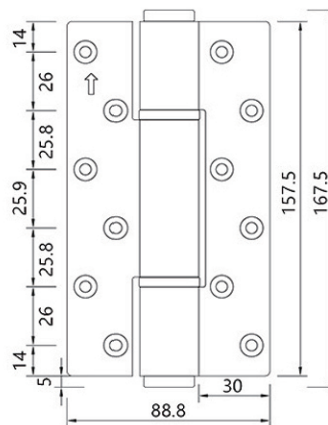

## Dimensions 5.5"

## Dimensions 6"

## Specification

Door Weight	Door Size	Hinges	Remarks
≤50kgs	≤2000x700mm	hydraulic hinge x1 ball bearing hinge x1	better performance using hydraulic hinge x2
≤90kgs	≤2000x900mm	hydraulic hinge x2	door height over 2100mm, add a ball bearing hinge in the middle.
≤135kgs	≤2400x1100mm	hydraulic hinge x3	