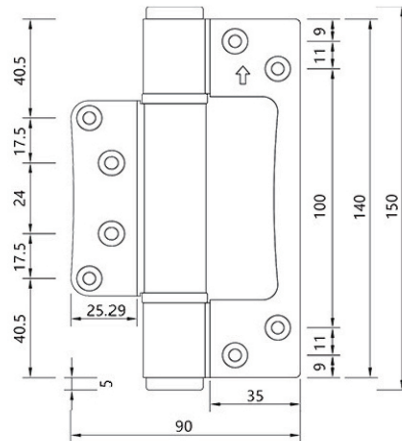

## Dimensions 5.5"

## Dimensions 6"

## Specification

Door Weight	Door Size	Hinges	Remarks
≤50kgs	≤2000x700mm	hydraulic hinge x1 ball bearing hinge x1	better performance using hydraulic hinge x2
≤90kgs	≤2000x900mm	hydraulic hinge x2	door height over 2100mm, add a ball bearing hinge in the middle.
≤135kgs	≤2400x1100mm	hydraulic hinge x3	