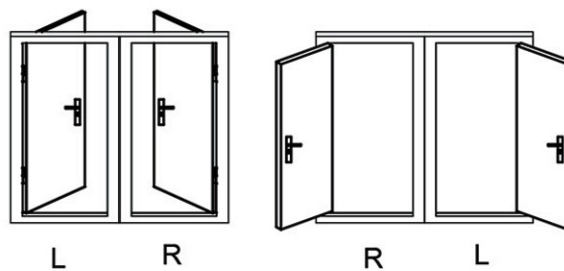

Determine Direction

Check the hinge open direction matches with the door.