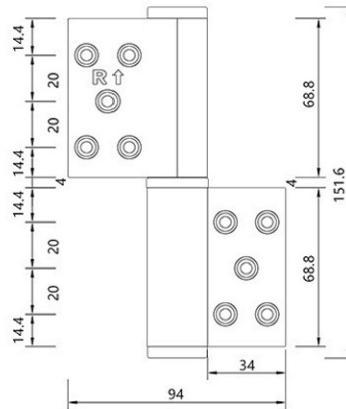

## Dimensions 6"

## Dimensions 5.5"

## Specification

Door Weight	Door Size	Hinges	Remarks
≤35kgs	≤2000x700mm	hydraulic hinge x1 ball bearing hinge x1	better performance using hydraulic hinge x2
≤60kgs	≤2000x900mm	hydraulic hinge x2	door height over 2100mm, add a ball bearing hinge in the middle.
≤90kgs	≤2400x1100mm	hydraulic hinge x3	