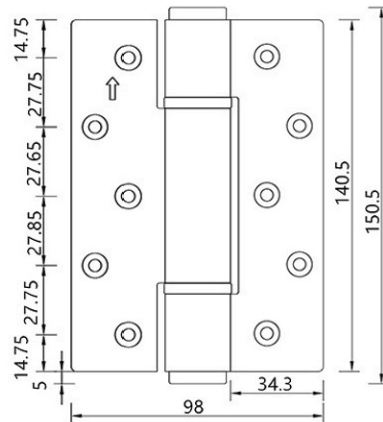

## Selection

selection between the door with  
without the latch.

## Dimensions 5.5"