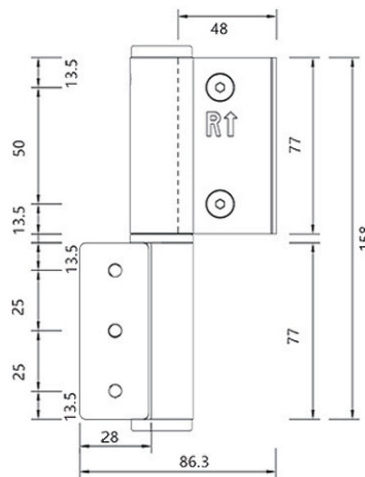

## Dimensions 6"

## Specification

Door Weight	Door Size	Hinges	Remarks
≤35kgs	≤2000x700mm	hydraulic hinge x1 ball bearing hinge x1	better performance using hydraulic hinge x2
≤60kgs	≤2000x900mm	hydraulic hinge x2	door height over 2100mm, add a ball bearing hinge in the middle.
≤90kgs	≤2400x1100mm	hydraulic hinge x3	

## Determine Direction

Check the hinge open direction matches with the door.

## Dimensions