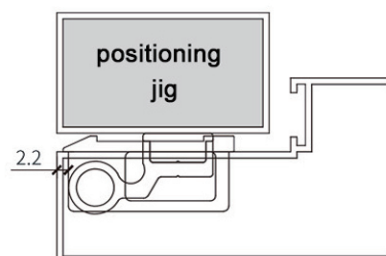

Installation

Using a positioning jig for drilling holes according to the door thickness 35, 40, or 45mm.