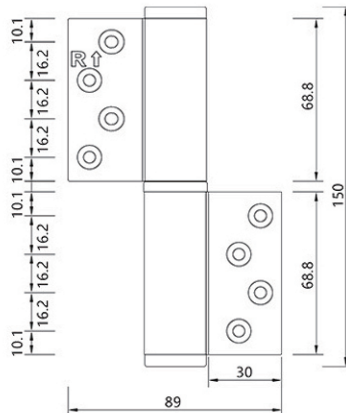

## Dimensions 5.5"

## Specification

Door Weight	Door Size	Hinges	Remarks
≤35kgs	≤2000x700mm	hydraulic hinge x1 ball bearing hinge x1	better performance using hydraulic hinge x2
≤60kgs	≤2000x900mm	hydraulic hinge x2	door height over 2100mm, add a ball bearing hinge in the middle.
≤90kgs	≤2400x1100mm	hydraulic hinge x3	