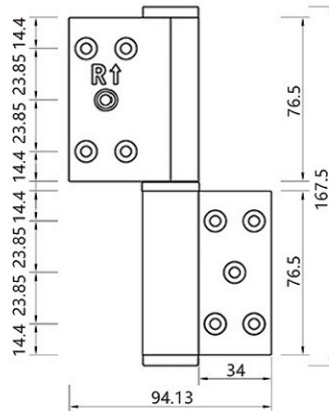

Specification

Door Weight	Door Size	Hinges	Remarks
≤50kgs	≤2000x700mm	hydraulic hinge x1 ball bearing hinge x1	better performance using hydraulic hinge x2
≤90kgs	≤2000x900mm	hydraulic hinge x2	door height over 2100mm, add a ball bearing hinge in the middle.
≤135kgs	≤2400x1100mm	hydraulic hinge x3