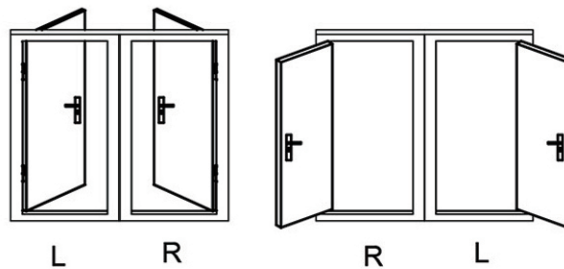

Determine Direction

Check the hinge open direction matches with the door.

Dimensions 5.5"