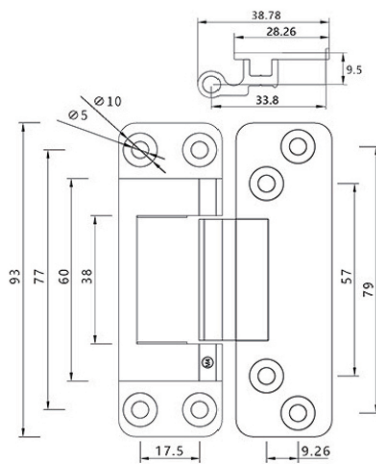

## Dimensions

## General Information

- Glass door use.
- Max. loading of door weight: 22kgs.
- Max. door opening 110°.
- Door thickness: 35, 40, 45mm

- Detachable hinges.
- Available finishes.

## Dimensions

for 35mm frame

for 40mm frame

for 45mm frame