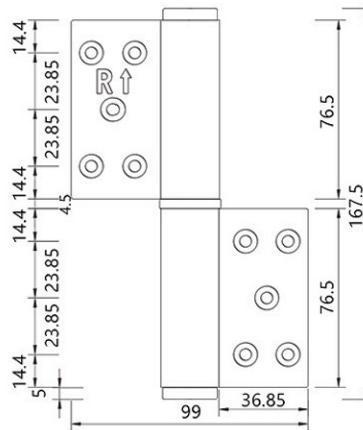

## Specification

Door Weight	Door Size	Hinges	Remarks
≤35kgs	≤2000x700mm	hydraulic hinge x1 ball bearing hinge x1	better performance using hydraulic hinge x2
≤60kgs	≤2000x900mm	hydraulic hinge x2	door height over 2100mm, add a ball bearing hinge in the middle.
≤90kgs	≤2400x1100mm	hydraulic hinge x3	

## Dimensions 5.5"

## Dimensions 6"