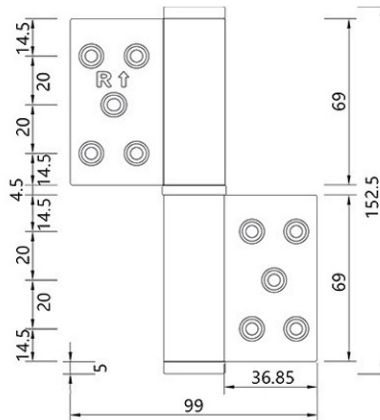

## Dimensions 5.5"

## Specification

Door Weight	Door Size	Hinges	Remarks
≤35kgs	≤2000x700mm	hydraulic hinge x1 ball bearing hinge x1	better performance using hydraulic hinge x2
≤60kgs	≤2000x900mm	hydraulic hinge x2	door height over 2100mm, add a ball bearing hinge in the middle.
≤90kgs	≤2400x1100mm	hydraulic hinge x3	

## Determine Direction

Check the hinge open direction matches with the door.