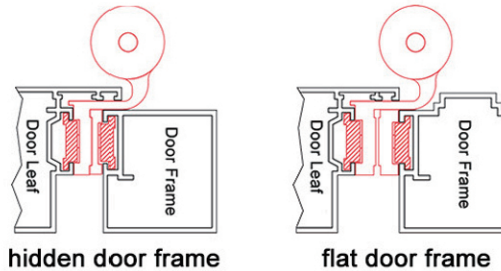

## Installation

Refer to the opening direction selection diagram to distinguish left/right hinges according to parent R/L.

## Specification

Door Weight	Door Size	Hinges	Remarks
≤35kgs	≤2000x700mm	hydraulic hinge x1 ball bearing hinge x1	better performance using hydraulic hinge x2
≤60kgs	≤2000x900mm	hydraulic hinge x2	door height over 2100mm, add a ball bearing hinge in the middle.
≤90kgs	≤2400x1100mm	hydraulic hinge x3	

## Determine Direction

Check the hinge open direction matches with the door.