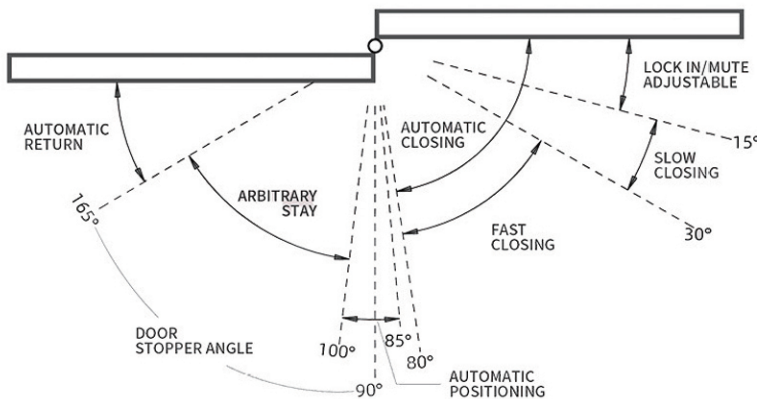

## Functional Diagram

1. Max. opening angle 175°
2. Stay open between 90°-165°
3. Positioning function 90°, when the door is 85°-95° will be reset to 90°
4. Door close automatically < 80°
5. Three closing speed
  - (1) Fast closing 80°-30°
  - (2) Slow closing 30°-15°
  - (3) Latching 15°-0°