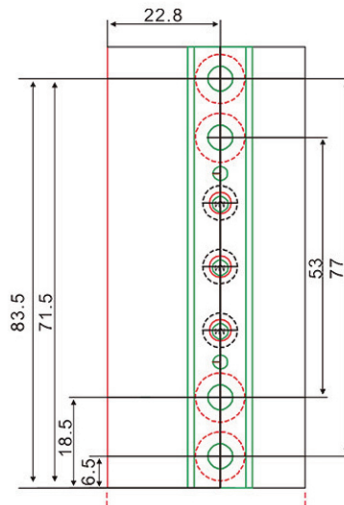

## Dimensions

## Dimensions

for 35mm frame

for 40mm frame

for 45mm frame

## General Information

- Glass door use.
- Narrow hinge.
- Heavy-duty loading of door weight: 25kgs.
- Max. door opening 110°.
- Door thickness: 35, 40, 45mm
- Available finishes.