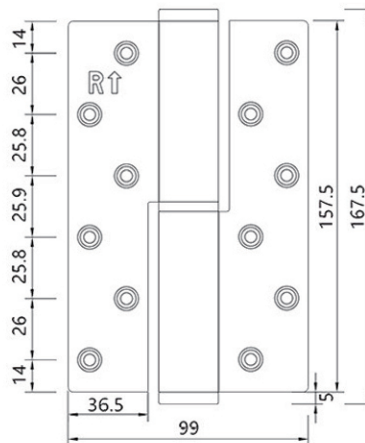

## Dimensions 6"

## Dimensions 5.5"

## Specification

Door Weight	Door Size	Hinges	Remarks
≤35kgs	≤2000x700mm	hydraulic hinge x1 ball bearing hinge x1	better performance using hydraulic hinge x2
≤60kgs	≤2000x900mm	hydraulic hinge x2	door height over 2100mm, add a ball bearing hinge in the middle.
≤90kgs	≤2400x1100mm	hydraulic hinge x3	