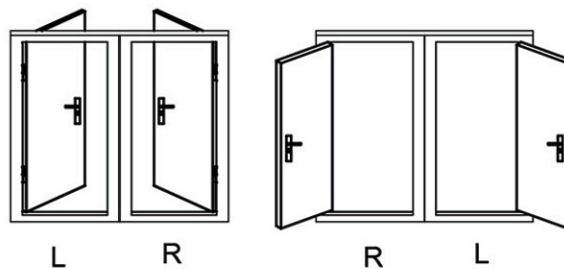

Determine Direction

Check the hinge open direction matches with the door.

Installation

Refer to the opening direction selection diagram to distinguish left/right hinges according to parent R/L.