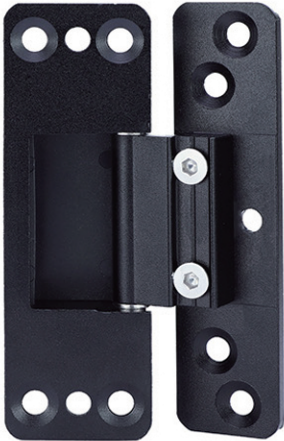

3597 Concealed Door Hinge