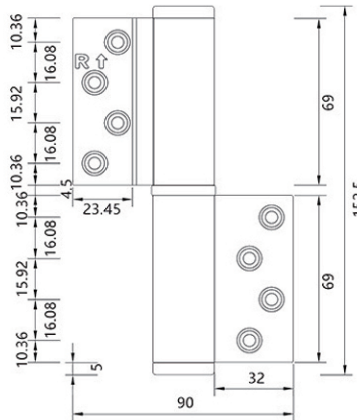

## Dimensions 6"

## Specification

Door Weight	Door Size	Hinges	Remarks
≤50kgs	≤2000x700mm	hydraulic hinge x1 ball bearing hinge x1	better performance using hydraulic hinge x2
≤90kgs	≤2000x900mm	hydraulic hinge x2	door height over 2100mm, add a ball bearing hinge in the middle.
≤135kgs	≤2400x1100mm	hydraulic hinge x3	

## Dimensions 5.5"