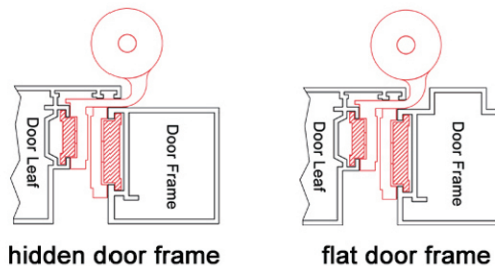

## Specification

Door Weight	Door Size	Hinges	Remarks
≤50kgs	≤2000x700mm	hydraulic hinge x1 ball bearing hinge x1	better performance using hydraulic hinge x2
≤90kgs	≤2000x900mm	hydraulic hinge x2	door height over 2100mm, add a ball bearing hinge in the middle.
≤135kgs	≤2400x1100mm	hydraulic hinge x3	

## Determine Direction

Check the hinge open direction matches with the door.

## Installation

Refer to the opening direction selection diagram to distinguish left/right hinges according to parent R/L.