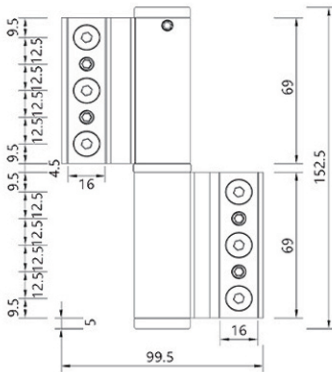

Specification

Door Weight	Door Size	Hinges	Remarks
≤35kgs	≤2000x700mm	hydraulic hinge x1 ball bearing hinge x1	better performance using hydraulic hinge x2
≤60kgs	≤2000x900mm	hydraulic hinge x2	door height over 2100mm, add a ball bearing hinge in the middle.
≤90kgs	≤2400x1100mm	hydraulic hinge x3