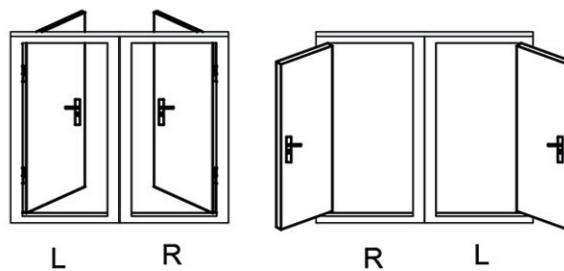

Determine Direction

Check the hinge open direction matches with the door.

Dimensions