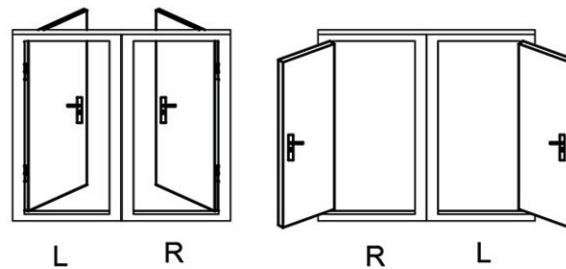

Determine Direction

Check the hinge open direction matches with the door.

Dimensions 5.5"