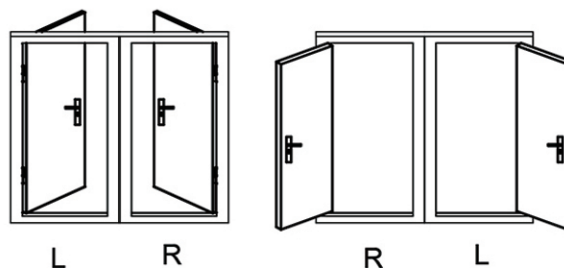

Determine Direction

Check the hinge open direction matches with the door.