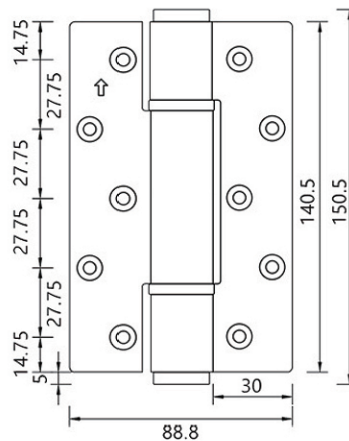

## Dimensions 5.5"

## Specification

Door Weight	Door Size	Hinges	Remarks
≤35kgs	≤2000x700mm	hydraulic hinge x1 ball bearing hinge x1	better performance using hydraulic hinge x2
≤60kgs	≤2000x900mm	hydraulic hinge x2	door height over 2100mm, add a ball bearing hinge in the middle.
≤90kgs	≤2400x1100mm	hydraulic hinge x3	

## Dimensions 6"