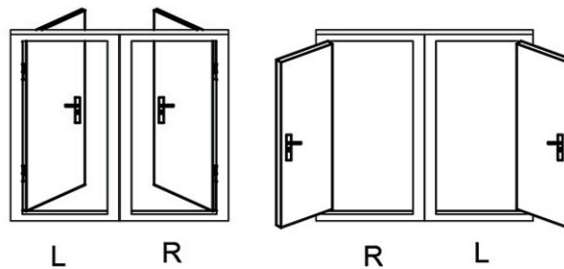

Determine Direction

Check the hinge open direction matches with the door.

Dimensions 6"